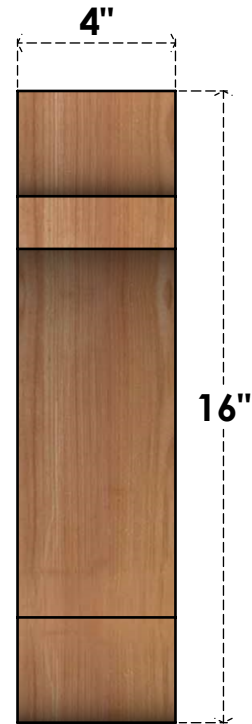

BRC04X12X16OLY00RWR

4"W X 12"D X 16"H OLYMPIC ROUGH SAWN BRACE, WESTERN RED CEDAR

SIDE

FRONT

EKENA MILLWORK
 2300 WEST MAIN ST.
 CLARKSVILLE, TX 75426
 TOLL FREE: 866-607-0453
 WWW.EKENAMILLWORK.COM

NOTES

1. INSTALLATION TO BE COMPLETED IN ACCORDANCE WITH MANUFACTURER'S SPECIFICATIONS.
2. DRAWING MAY NOT BE TO SCALE
3. THIS DRAWING IS INTENDED FOR DESIGN AND PLANNING PURPOSES ONLY.
4. ALL INFORMATION CONTAINED HEREIN WAS CURRENT AT THE TIME OF DEVELOPMENT BUT MUST BE REVIEWED AND APPROVED BY THE PRODUCT MANUFACTURER TO BE CONSIDERED ACCURATE.
5. PRODUCTS ARE NOT KILN DRIED. THIS ITEM IS UNIQUE AND WILL CONTAIN THE NATURAL VARIATIONS THAT THE WOOD SPECIES OFFERS. THIS MAY RESULT IN VARIATIONS UP TO 1/4"