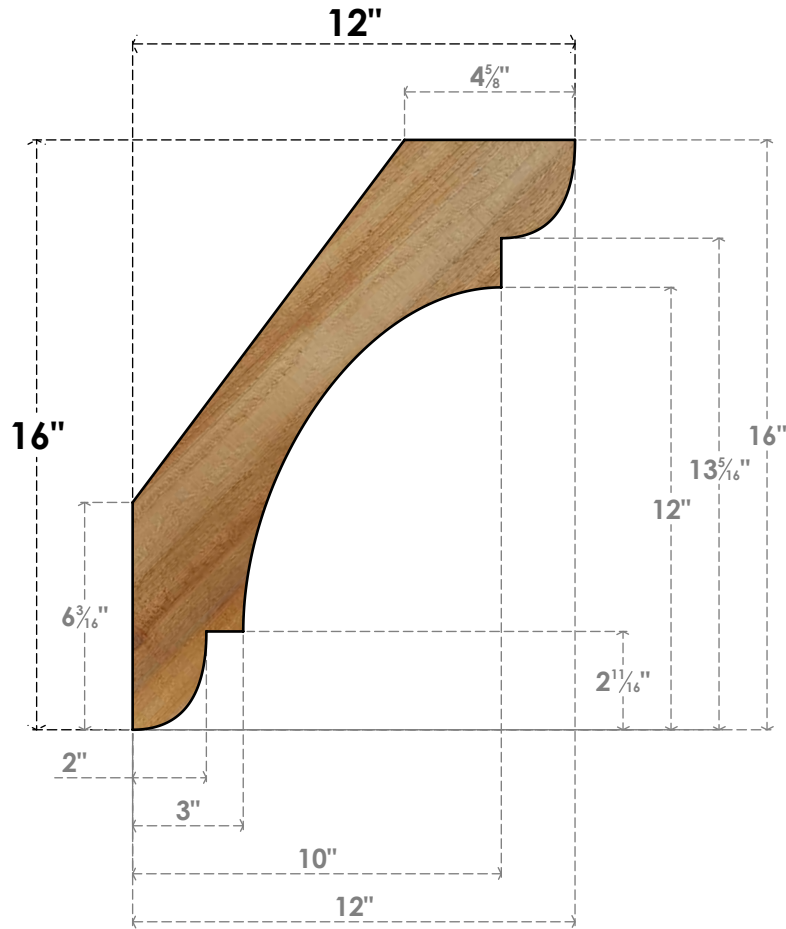

BRC04X12X16OLY00RWR

4"W X 12"D X 16"H OLYMPIC ROUGH SAWN BRACE, WESTERN RED CEDAR

SIDE

FRONT

EKENA MILLWORK
 2300 WEST MAIN ST.
 CLARKSVILLE, TX 75426
 TOLL FREE: 866-607-0453
 WWW.EKENAMILLWORK.COM

NOTES

1. INSTALLATION TO BE COMPLETED IN ACCORDANCE WITH MANUFACTURER'S SPECIFICATIONS.
2. DRAWING MAY NOT BE TO SCALE
3. THIS DRAWING IS INTENDED FOR DESIGN AND PLANNING PURPOSES ONLY.
4. ALL INFORMATION CONTAINED HEREIN WAS CURRENT AT THE TIME OF DEVELOPMENT BUT MUST BE REVIEWED AND APPROVED BY THE PRODUCT MANUFACTURER TO BE CONSIDERED ACCURATE.
5. PRODUCTS ARE NOT KILN DRIED. THIS ITEM IS UNIQUE AND WILL CONTAIN THE NATURAL VARIATIONS THAT THE WOOD SPECIES OFFERS. THIS MAY RESULT IN VARIATIONS UP TO 1/4"